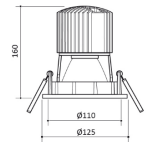

The Informat 110 is an adjustable fixture designed for accent lighting in e.g. shops. Besides the single circular version, also single square and double and triple rectangular versions are available.

Artikelnummer: 8123253

SUMMARY SPECS

Mounting	: recessed
Adjustable	: yes
Fixture light output	: 2400lm
Driver	: non dimmable
System power	: 24W
Life	: 80000h
L./B. values	: L90/B10
Color housing	: silver gray
Cover	: yes
Protection	: IP44

MATERIALS

Material trim	: Aluminum
Cover material	: Aluminum
Cover material	: glass

SIZE AND WEIGHT

Diameter	: 125mm
Ceiling cut out	: 110mm
Recess depth	: 160mm

TECHNICAL LIGHTING DATA

Light distribution	: symmetric
Reflector type	: Reflector
Fixture light output	: 2400lm
Color temperature	: 3000K
Color tolerance	: 3 SDCM
Color accuracy	: CRI>80
Beamangle	: 30°
Glare ratio	: <22