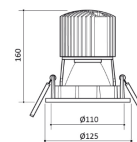

The Informat 110 is an adjustable fixture designed for accent lighting in e.g. shops. Besides the single circular version, also single square and double and triple rectangular versions are available.

Artikelnummer: 8123263

SUMMARY SPECS

Mounting	: recessed
Adjustable	: yes
Fixture light output	: 2400lm
Driver	: non dimmable
System power	: 24W
Life	: 80000h
L./B. values	: L90/B10
Color housing	: silver gray
Cover	: yes
Protection	: IP44

MATERIALS

Material trim	: Aluminum
Cover material	: Aluminum
Cover material	: glass

SIZE AND WEIGHT

Diameter	: 125mm
Ceiling cut out	: 110mm
Recess depth	: 160mm

TECHNICAL LIGHTING DATA

Light distribution	: symmetric
Reflector type	: Reflector
Fixture light output	: 2400lm
Color temperature	: 3000K
Color tolerance	: 3 SDCM
Color accuracy	: CRI>80
Beamangle	: 30°
Glare ratio	: <22