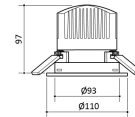

#### SUMMARY SPECS

Mounting	: recessed
Adjustable	: no
Fixture light output	: 700lm
Driver	: non dimmable
System power	: 7W
Life	: 80000h
L./B. values	: L90/B10
Color housing	: white
Color cone	: chrome
Cover	: no
Protection	: IP44

#### SIZE AND WEIGHT

Diameter	: 110mm
Ceiling cut out	: 93mm
Recess depth	: 97mm