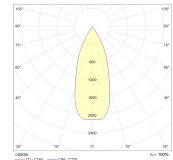

#### SUMMARY SPECS

Mounting	: recessed
Adjustable	: no
Fixture light output	: 700lm
Driver	: non dimmable
System power	: 7W
Life	: 80000h
L./B. values	: L90/B10
Color housing	: white
Color cone	: chrome
Cover	: no
Protection	: IP44

#### SIZE AND WEIGHT

Diameter	: 110mm
Ceiling cut out	: 93mm
Recess depth	: 97mm

#### TECHNICAL LIGHTING DATA

Light distribution	: symmetric
Reflector type	: Reflector
Fixture light output	: 700lm
Color temperature	: 4000K
Color tolerance	: 3 SDCM
Color accuracy	: CRI>80
Beamangle	: 50°
Glare ratio	: <8