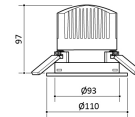

SUMMARY SPECS

Mounting	: recessed
Adjustable	: no
Fixture light output	: 700lm
Driver	: non dimmable
System power	: 7W
Life	: 80000h
L./B. values	: L90/B10
Color housing	: black
Color cone	: chrome
Cover	: no
Protection	: IP44

MATERIALS

Material trim	: Aluminum
Cover material	: Aluminum & Polycarbonate

SIZE AND WEIGHT

Diameter	: 110mm
Ceiling cut out	: 93mm
Recess depth	: 97mm

TECHNICAL LIGHTING DATA

Light distribution	: symmetric
Reflector type	: Reflector
Fixture light output	: 700lm
Color temperature	: 4000K
Color tolerance	: 3 SDCM
Color accuracy	: CRI>80
Beamangle	: 50°
Glare ratio	: <8

ELECTRICAL DATA

Driver	: non dimmable
Driver (integrated or external)	: external
Connection	: on driver
Terminal	: 2x1,5mm²
Looping	: yes
Power factor	: >0,9
System power	: 7W
No of fixtures in C13 fuse	: 37x/B16
Emergency unit	: no