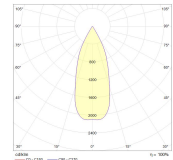

SUMMARY SPECS

Mounting	: recessed
Adjustable	: no
Fixture light output	: 700lm
Driver	: non dimmable
System power	: 7W
Life	: 80000h
L./B. values	: L90/B10
Color housing	: black
Color cone	: chrome
Cover	: no
Protection	: IP44

MATERIALS

Material trim	: Aluminum
Cover material	: Aluminum & Polycarbonate

SIZE AND WEIGHT

Diameter	: 110mm
Ceiling cut out	: 93mm
Recess depth	: 97mm

TECHNICAL LIGHTING DATA

Light distribution	: symmetric
Reflector type	: Reflector
Fixture light output	: 700lm
Color temperature	: 4000K
Color tolerance	: 3 SDCM
Color accuracy	: CRI>80
Beamangle	: 50°
Glare ratio	: <8

ELECTRICAL DATA

Driver	: non dimmable
Driver (integrated or external)	: external
Connection	: on driver
Terminal	: 2x1,5mm²
Looping	: yes
Power factor	: >0,9
System power	: 7W
No of fixtures in C13 fuse	: 37x/B16
Emergency unit	: no