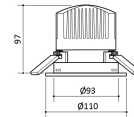

SUMMARY SPECS

Mounting	: recessed
Adjustable	: no
Fixture light output	: 700lm
Driver	: non dimmable
System power	: 7W
Life	: 80000h
L./B. values	: L90/B10
Color housing	: black
Color cone	: chrome
Cover	: no
Protection	: IP44

MATERIALS

Material trim	: Aluminum
Cover material	: Aluminum & Polycarbonate

SIZE AND WEIGHT

Diameter	: 110mm
Ceiling cut out	: 93mm
Recess depth	: 97mm

TECHNICAL LIGHTING DATA

Light distribution	: symmetric
Reflector type	: Reflector
Fixture light output	: 700lm
Color temperature	: 4000K
Color tolerance	: 3 SDCM
Color accuracy	: CRI>80
Beamangle	: 50°
Glare ratio	: <8

ELECTRICAL DATA

Driver	: non dimmable
Driver (integrated or external)	: external
Connection	: on driver
Terminal	: 2x1,5mm2
Looping	: yes
Power factor	: >0,9
System power	: 7W
No of fixtures in C13 fuse	: 37x/B16
Emergency unit	: no