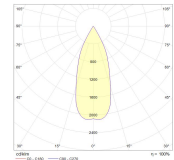

#### SUMMARY SPECS

Mounting	: recessed
Adjustable	: no
Fixture light output	: 1000lm
Driver	: non dimmable
System power	: 10W
Life	: 80000h
L./B. values	: L90/B10
Color housing	: white
Color cone	: chrome
Cover	: no
Protection	: IP44

#### SIZE AND WEIGHT

Diameter	: 110mm
Ceiling cut out	: 93mm
Recess depth	: 97mm

#### TECHNICAL LIGHTING DATA

Light distribution	: symmetric
Reflector type	: Reflector
Fixture light output	: 1000lm
Color temperature	: 3000K
Color tolerance	: 3 SDCM
Color accuracy	: CRI>80
Beamangle	: 50°
Glare ratio	: <9