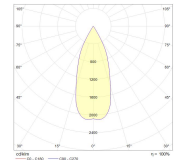

SUMMARY SPECS

Mounting	: recessed
Adjustable	: no
Fixture light output	: 1000lm
Driver	: non dimmable
System power	: 10W
Life	: 80000h
L./B. values	: L90/B10
Color housing	: white
Color cone	: chrome
Cover	: no
Protection	: IP44

MATERIALS

Material trim	: Aluminum
Cover material	: Aluminum & Polycarbonate

SIZE AND WEIGHT

Diameter	: 110mm
Ceiling cut out	: 93mm
Recess depth	: 97mm

TECHNICAL LIGHTING DATA

Light distribution	: symmetric
Reflector type	: Reflector
Fixture light output	: 1000lm
Color temperature	: 3000K
Color tolerance	: 3 SDCM
Color accuracy	: CRI>80
Beamangle	: 50°
Glare ratio	: <9

ELECTRICAL DATA

Driver	: non dimmable
Driver (integrated or external)	: external
Connection	: europlug
Terminal	: europlug
Power factor	: >0,9
System power	: 10W
No of fixtures in C13 fuse	: 37x/B16
Emergency unit	: no