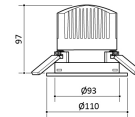

SUMMARY SPECS

Mounting	: recessed
Adjustable	: no
Fixture light output	: 1000lm
Driver	: non dimmable
System power	: 10W
Life	: 80000h
L./B. values	: L90/B10
Color housing	: white
Color cone	: chrome
Cover	: no
Protection	: IP44

MATERIALS

Material trim	: Aluminum
Cover material	: Aluminum & Polycarbonate

SIZE AND WEIGHT

Diameter	: 110mm
Ceiling cut out	: 93mm
Recess depth	: 97mm

TECHNICAL LIGHTING DATA

Light distribution	: symmetric
Reflector type	: Reflector
Fixture light output	: 1000lm
Color temperature	: 3000K
Color tolerance	: 3 SDCM
Color accuracy	: CRI>80
Beamangle	: 50°
Glare ratio	: <9

ELECTRICAL DATA

Driver	: non dimmable
Driver (integrated or external)	: external
Connection	: europlug
Terminal	: europlug
Power factor	: >0,9
System power	: 10W
No of fixtures in C13 fuse	: 37x/B16
Emergency unit	: no