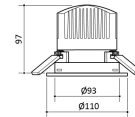

#### SUMMARY SPECS

Mounting	: recessed
Adjustable	: no
Fixture light output	: 1000lm
Driver	: non dimmable
System power	: 10W
Life	: 80000h
L./B. values	: L90/B10
Color housing	: white
Color cone	: chrome
Cover	: no
Protection	: IP44

#### SIZE AND WEIGHT

Diameter	: 110mm
Ceiling cut out	: 93mm
Recess depth	: 97mm