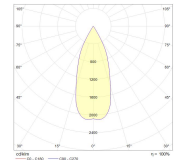

SUMMARY SPECS

Mounting	: recessed
Adjustable	: no
Fixture light output	: 1000lm
Driver	: non dimmable
System power	: 10W
Life	: 80000h
L./B. values	: L90/B10
Color housing	: white
Color cone	: chrome
Cover	: no
Protection	: IP44

MATERIALS

Material trim	: Aluminum
Cover material	: Aluminum & Polycarbonate

SIZE AND WEIGHT

Diameter	: 110mm
Ceiling cut out	: 93mm
Recess depth	: 97mm

TECHNICAL LIGHTING DATA

Light distribution	: symmetric
Reflector type	: Reflector
Fixture light output	: 1000lm
Color temperature	: 4000K
Color tolerance	: 3 SDCM
Color accuracy	: CRI>80
Beamangle	: 50°
Glare ratio	: <9

ELECTRICAL DATA

Driver	: non dimmable
Driver (integrated or external)	: external
Connection	: europlug
Terminal	: europlug
Power factor	: >0,9
System power	: 10W
No of fixtures in C13 fuse	: 37x/B16
Emergency unit	: no