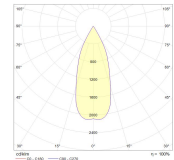

#### SUMMARY SPECS

Mounting	: recessed
Adjustable	: no
Fixture light output	: 1000lm
Driver	: non dimmable
System power	: 10W
Life	: 80000h
L./B. values	: L90/B10
Color housing	: white
Color cone	: chrome
Cover	: no
Protection	: IP44

#### SIZE AND WEIGHT

Diameter	: 110mm
Ceiling cut out	: 93mm
Recess depth	: 97mm

#### TECHNICAL LIGHTING DATA

Light distribution	: symmetric
Reflector type	: Reflector
Fixture light output	: 1000lm
Color temperature	: 4000K
Color tolerance	: 3 SDCM
Color accuracy	: CRI>80
Beamangle	: 50°
Glare ratio	: <9