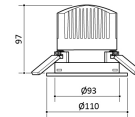

SUMMARY SPECS

Mounting	: recessed
Adjustable	: no
Fixture light output	: 1000lm
Driver	: non dimmable
System power	: 10W
Life	: 80000h
L./B. values	: L90/B10
Color housing	: white
Color cone	: chrome
Cover	: no
Protection	: IP44

MATERIALS

Material trim	: Aluminum
Cover material	: Aluminum & Polycarbonate

SIZE AND WEIGHT

Diameter	: 110mm
Ceiling cut out	: 93mm
Recess depth	: 97mm

TECHNICAL LIGHTING DATA

Light distribution	: symmetric
Reflector type	: Reflector
Fixture light output	: 1000lm
Color temperature	: 4000K
Color tolerance	: 3 SDCM
Color accuracy	: CRI>80
Beamangle	: 50°
Glare ratio	: <9

ELECTRICAL DATA

Driver	: non dimmable
Driver (integrated or external)	: external
Connection	: europlug
Terminal	: europlug
Power factor	: >0,9
System power	: 10W
No of fixtures in C13 fuse	: 37x/B16
Emergency unit	: no