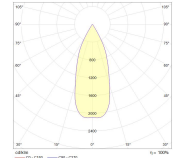

#### SUMMARY SPECS

Mounting	: recessed
Adjustable	: no
Fixture light output	: 700lm
Driver	: 1-10V dimmable
System power	: 7W
Life	: 80000h
L./B. values	: L90/B10
Color housing	: white
Color cone	: chrome
Cover	: no
Protection	: IP44

#### SIZE AND WEIGHT

Diameter	: 110mm
Ceiling cut out	: 93mm
Recess depth	: 97mm

#### TECHNICAL LIGHTING DATA

Light distribution	: symmetric
Reflector type	: Reflector
Fixture light output	: 700lm
Color temperature	: 3000K
Color tolerance	: 3 SDCM
Color accuracy	: CRI>80
Beamangle	: 50°
Glare ratio	: <8