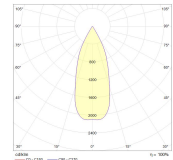

The Impact 90 is a range of high-end professional downlights and is appreciated for its light comfort, performance and many customisation options.

Artikelnummer: 3013400

SUMMARY SPECS

Mounting	: recessed
Adjustable	: no
Fixture light output	: 700lm
Driver	: 1-10V dimmable
System power	: 7W
Life	: 80000h
L./B. values	: L90/B10
Color housing	: white
Color cone	: chrome
Cover	: no
Protection	: IP44

MATERIALS

Material trim	: Aluminum
Cover material	: Aluminum & Polycarbonate

SIZE AND WEIGHT

Diameter	: 110mm
Ceiling cut out	: 93mm
Recess depth	: 97mm

TECHNICAL LIGHTING DATA

Light distribution	: symmetric
Reflector type	: Reflector
Fixture light output	: 700lm
Color temperature	: 3000K
Color tolerance	: 3 SDCM
Color accuracy	: CRI>80
Beamangle	: 50°
Glare ratio	: <8