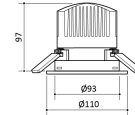

#### SUMMARY SPECS

Mounting	: recessed
Adjustable	: no
Fixture light output	: 700lm
Driver	: 1-10V dimmable
System power	: 7W
Life	: 80000h
L./B. values	: L90/B10
Color housing	: white
Color cone	: chrome
Cover	: no
Protection	: IP44

#### SIZE AND WEIGHT

Diameter	: 110mm
Ceiling cut out	: 93mm
Recess depth	: 97mm