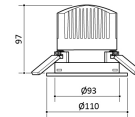

SUMMARY SPECS

Mounting	: recessed
Adjustable	: no
Fixture light output	: 700lm
Driver	: 1-10V dimmable
System power	: 7W
Life	: 80000h
L./B. values	: L90/B10
Color housing	: white
Color cone	: chrome
Cover	: no
Protection	: IP44

MATERIALS

Material trim	: Aluminum
Cover material	: Aluminum & Polycarbonate

SIZE AND WEIGHT

Diameter	: 110mm
Ceiling cut out	: 93mm
Recess depth	: 97mm

TECHNICAL LIGHTING DATA

Light distribution	: symmetric
Reflector type	: Reflector
Fixture light output	: 700lm
Color temperature	: 3000K
Color tolerance	: 3 SDCM
Color accuracy	: CRI>80
Beamangle	: 50°
Glare ratio	: <8

ELECTRICAL DATA

Driver	: 1-10V dimmable
Driver (integrated or external)	: external
Connection	: on driver
Terminal	: 4x1,5mm²
Looping	: no
Power factor	: >0,9
System power	: 7W
Emergency unit	: no