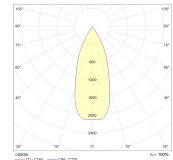

SUMMARY SPECS

Mounting	: recessed
Adjustable	: no
Fixture light output	: 700lm
Driver	: non dimmable
System power	: 7W
Life	: 80000h
L./B. values	: L90/B10
Color housing	: white
Color cone	: chrome
Cover	: no
Protection	: IP44

MATERIALS

Material trim	: Aluminum
Cover material	: Aluminum & Polycarbonate

SIZE AND WEIGHT

Diameter	: 110mm
Ceiling cut out	: 93mm
Recess depth	: 97mm

TECHNICAL LIGHTING DATA

Light distribution	: symmetric
Reflector type	: Reflector
Fixture light output	: 700lm
Color temperature	: 3000K
Color tolerance	: 3 SDCM
Color accuracy	: CRI>80
Beamangle	: 50°
Glare ratio	: <8

ELECTRICAL DATA

Driver	: non dimmable
Driver (integrated or external)	: external
Connection	: on driver
Terminal	: 2x1,5mm²
Looping	: yes
Power factor	: >0,9
System power	: 7W
No of fixtures in C13 fuse	: 37x/B16
Emergency unit	: no