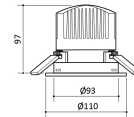

#### SUMMARY SPECS

Mounting	: recessed
Adjustable	: no
Fixture light output	: 700lm
Driver	: non dimmable
System power	: 7W
Life	: 80000h
L./B. values	: L90/B10
Color housing	: white
Color cone	: chrome
Cover	: no
Protection	: IP44

#### SIZE AND WEIGHT

Diameter	: 110mm
Ceiling cut out	: 93mm
Recess depth	: 97mm