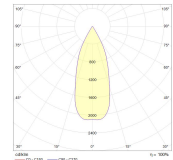

#### SUMMARY SPECS

Mounting	: recessed
Adjustable	: no
Fixture light output	: 700lm
Driver	: non dimmable
System power	: 7W
Life	: 80000h
L./B. values	: L90/B10
Color housing	: white
Color cone	: chrome
Cover	: no
Protection	: IP44

#### SIZE AND WEIGHT

Diameter	: 110mm
Ceiling cut out	: 93mm
Recess depth	: 97mm

#### TECHNICAL LIGHTING DATA

Light distribution	: symmetric
Reflector type	: Reflector
Fixture light output	: 700lm
Color temperature	: 3000K
Color tolerance	: 3 SDCM
Color accuracy	: CRI>80
Beamangle	: 50°
Glare ratio	: <8