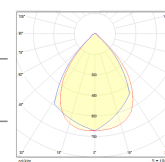

SUMMARY SPECS

Mounting	: recessed
Adjustable	: no
Fixture light output	: 3800lm
Driver	: non dimmable
System power	: 36W
Life	: 50000h
L./B. values	: L80/B20
Color housing	: white
Protection	: IP20

MATERIALS

Cover material	: ABS

SIZE AND WEIGHT

Height	: 28

TECHNICAL LIGHTING DATA

Light distribution	: symmetric
Reflector type	: louvre optics
Fixture light output	: 3800lm
Color temperature	: 4000K
Color tolerance	: 3 SDCM
Color accuracy	: CRI>80
Beamangle	: 90°
Glare ratio	: <19

ELECTRICAL DATA

Driver	: non dimmable
Driver (integrated or external)	: external
Connection	: on driver
Terminal	: 2x1,5mm2
Looping	: no
Power factor	: >0,9
System power	: 36W
No of fixtures in C13 fuse	: 55/C13
Emergency unit	: no