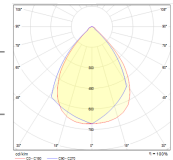

The Inplano Pixel appeals with its louvre design the appearance of existing linear T5/T8 fluorescent solutions. This makes the Inplano Pixel the solution for replacement of traditional fluorescence fixtures. Very low glare (UGR<19), so suitable for application in e.g. offices.

Artikelnummer: 1217205

SUMMARY SPECS

Mounting	: recessed
Adjustable	: no
Fixture light output	: 3800lm
Driver	: non dimmable
System power	: 36W
Life	: 50000h
L./B. values	: L80/B20
Color housing	: white
Protection	: IP20

MATERIALS

Cover material	: ABS

SIZE AND WEIGHT

Height	: 28

TECHNICAL LIGHTING DATA

Light distribution	: symmetric
Reflector type	: louvre optics
Fixture light output	: 3800lm
Color temperature	: 4000K
Color tolerance	: 3 SDCM
Color accuracy	: CRI>80
Beamangle	: 90°
Glare ratio	: <19

ELECTRICAL DATA

Driver	: non dimmable
Driver (integrated or external)	: external
Connection	: on driver
Terminal	: 2x1,5mm2
Looping	: no
Power factor	: >0,9
System power	: 36W
No of fixtures in C13 fuse	: 55/C13
Emergency unit	: no