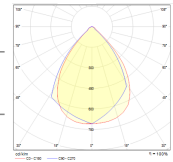

SUMMARY SPECS

Mounting	: recessed
Adjustable	: no
Fixture light output	: 3800lm
Driver	: 1-10V dimmable
System power	: 36W
Life	: 50000h
L./B. values	: L80/B20
Color housing	: white
Protection	: IP20

MATERIALS

Cover material	: ABS

SIZE AND WEIGHT

Height	: 28

TECHNICAL LIGHTING DATA

Light distribution	: symmetric
Reflector type	: louvre optics
Fixture light output	: 3800lm
Color temperature	: 4000K
Color tolerance	: 3 SDCM
Color accuracy	: CRI>80
Beamangle	: 90°
Glare ratio	: <19

ELECTRICAL DATA

Driver	: 1-10V dimmable
Driver (integrated or external)	: external
Connection	: on driver
Terminal	: 4x1,5mm2
Looping	: no
Power factor	: >0,9
System power	: 36W
Emergency unit	: no