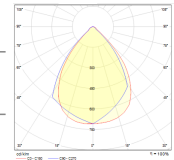

The Inplano Pixel appeals with its louvre design the appearance of existing linear T5/T8 fluorescent solutions. This makes the Inplano Pixel the solution for replacement of traditional fluorescence fixtures. Very low glare (UGR<19), so suitable for application in e.g. offices.

Artikelnummer: 1000033

SUMMARY SPECS

Mounting	: recessed
Adjustable	: no
Fixture light output	: 3800lm
Driver	: non dimmable
System power	: 36W
Life	: 50000h
L./B. values	: L80/B20
Color housing	: white
Protection	: IP20

MATERIALS

Cover material	: ABS

SIZE AND WEIGHT

Height	: 28

TECHNICAL LIGHTING DATA

Light distribution	: symmetric
Reflector type	: louvre optics
Fixture light output	: 3800lm
Color temperature	: 4000K
Color tolerance	: 3 SDCM
Color accuracy	: CRI>80
Beamangle	: 90°
Glare ratio	: <19

ELECTRICAL DATA

Driver	: non dimmable
Driver (integrated or external)	: external
Connection	: on driver
Terminal	: 2x1,5mm2
Looping	: no
Power factor	: >0,9
System power	: 36W
No of fixtures in C13 fuse	: 55/C13
Emergency unit	: no