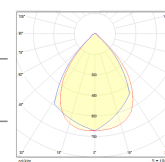

SUMMARY SPECS

Mounting	: recessed
Adjustable	: no
Fixture light output	: 3600lm
Driver	: non dimmable
System power	: 36W
Life	: 50000h
L./B. values	: L80/B20
Color housing	: white
Protection	: IP20

MATERIALS

Cover material	: ABS

SIZE AND WEIGHT

Height	: 28

TECHNICAL LIGHTING DATA

Light distribution	: symmetric
Reflector type	: louvre optics
Fixture light output	: 3600lm
Color temperature	: 3000K
Color tolerance	: 3 SDCM
Color accuracy	: CRI>80
Beamangle	: 90°
Glare ratio	: <19

ELECTRICAL DATA

Driver	: non dimmable
Driver (integrated or external)	: external
Connection	: on driver
Terminal	: 2x1,5mm2
Looping	: no
Power factor	: >0,9
System power	: 36W
No of fixtures in C13 fuse	: 55/C13
Emergency unit	: no