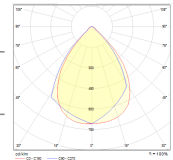

The Inplano Pixel appeals with its louvre design the appearance of existing linear T5/T8 fluorescent solutions. This makes the Inplano Pixel the solution for replacement of traditional fluorescence fixtures. Very low glare (UGR<19), so suitable for application in e.g. offices.

Artikelnummer: 1213205

SUMMARY SPECS

Mounting	: recessed
Adjustable	: no
Fixture light output	: 3600lm
Driver	: non dimmable
System power	: 36W
Life	: 50000h
L./B. values	: L80/B20
Color housing	: white
Protection	: IP20

MATERIALS

Cover material	: ABS

SIZE AND WEIGHT

Height	: 28

TECHNICAL LIGHTING DATA

Light distribution	: symmetric
Reflector type	: louvre optics
Fixture light output	: 3600lm
Color temperature	: 3000K
Color tolerance	: 3 SDCM
Color accuracy	: CRI>80
Beamangle	: 90°
Glare ratio	: <19

ELECTRICAL DATA

Driver	: non dimmable
Driver (integrated or external)	: external
Connection	: on driver
Terminal	: 2x1,5mm2
Looping	: no
Power factor	: >0,9
System power	: 36W
No of fixtures in C13 fuse	: 55/C13
Emergency unit	: no