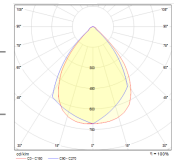

The Inplano Pixel appeals with its louvre design the appearance of existing linear T5/T8 fluorescent solutions. This makes the Inplano Pixel the solution for replacement of traditional fluorescence fixtures. Very low glare (UGR<19), so suitable for application in e.g. offices.

Artikelnummer: 1213405

SUMMARY SPECS

Mounting	: recessed
Adjustable	: no
Fixture light output	: 3600lm
Driver	: 1-10V dimmable
System power	: 36W
Life	: 50000h
L./B. values	: L80/B20
Color housing	: white
Protection	: IP20

MATERIALS

Cover material	: ABS

SIZE AND WEIGHT

Height	: 28

TECHNICAL LIGHTING DATA

Light distribution	: symmetric
Reflector type	: louvre optics
Fixture light output	: 3600lm
Color temperature	: 3000K
Color tolerance	: 3 SDCM
Color accuracy	: CRI>80
Beamangle	: 90°
Glare ratio	: <19

ELECTRICAL DATA

Driver	: 1-10V dimmable
Driver (integrated or external)	: external
Connection	: on driver
Terminal	: 4x1,5mm2
Looping	: no
Power factor	: >0,9
System power	: 36W
Emergency unit	: no