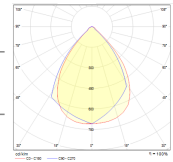

SUMMARY SPECS

Mounting	: recessed
Adjustable	: no
Fixture light output	: 3600lm
Driver	: 1-10V dimmable
System power	: 36W
Life	: 50000h
L./B. values	: L80/B20
Color housing	: white
Protection	: IP20

MATERIALS

Cover material	: ABS

SIZE AND WEIGHT

Height	: 28

TECHNICAL LIGHTING DATA

Light distribution	: symmetric
Reflector type	: louvre optics
Fixture light output	: 3600lm
Color temperature	: 3000K
Color tolerance	: 3 SDCM
Color accuracy	: CRI>80
Beamangle	: 90°
Glare ratio	: <19

ELECTRICAL DATA

Driver	: 1-10V dimmable
Driver (integrated or external)	: external
Connection	: on driver
Terminal	: 4x1,5mm2
Looping	: no
Power factor	: >0,9
System power	: 36W
Emergency unit	: no