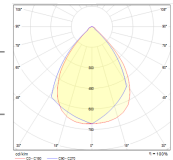

The Inplano Pixel appeals with its louvre design the appearance of existing linear T5/T8 fluorescent solutions. This makes the Inplano Pixel the solution for replacement of traditional fluorescence fixtures. Very low glare (UGR<19), so suitable for application in e.g. offices.

Artikelnummer: 1000031

SUMMARY SPECS

Mounting	: recessed
Adjustable	: no
Fixture light output	: 3600lm
Driver	: non dimmable
System power	: 36W
Life	: 50000h
L./B. values	: L80/B20
Color housing	: white
Protection	: IP20

MATERIALS

Cover material	: ABS

SIZE AND WEIGHT

Height	: 28

TECHNICAL LIGHTING DATA

Light distribution	: symmetric
Reflector type	: louvre optics
Fixture light output	: 3600lm
Color temperature	: 3000K
Color tolerance	: 3 SDCM
Color accuracy	: CRI>80
Beamangle	: 90°
Glare ratio	: <19

ELECTRICAL DATA

Driver	: non dimmable
Driver (integrated or external)	: external
Connection	: on driver
Terminal	: 2x1,5mm2
Looping	: no
Power factor	: >0,9
System power	: 36W
No of fixtures in C13 fuse	: 55/C13
Emergency unit	: no