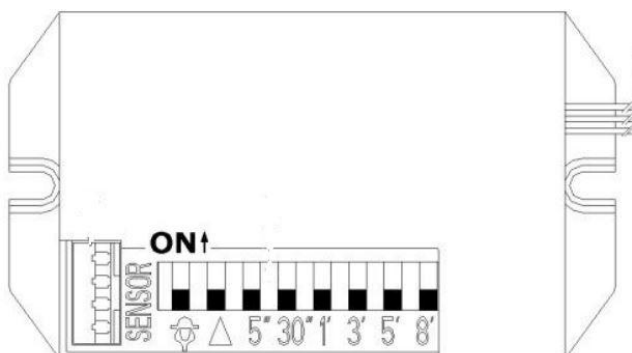

INVERSO 150 PIR

NEDERLANDS

Wijzig de DIP-schakelaars nooit na inschakeling van de stroom.

Enkel de langst geselecteerde activeringsduur is van toepassing.

Waarnemingshoek: 100°.

Detectiebereik: 8 m (@ 22 °C).

ENGLISH

Do not change the DIP switch settings when power is connected.

Only the highest selected on-time will be applicable.

Detection angle: 100°.

Detection range: 8 m (@ 22 °C).

Light control: < 3 lx to 2000 lx.

Time-delay switch: 5 s, 30 s, 1 min, 3 min, 5 min, 8 min. (factory setting: 5 min.)

		ON	OFF
	light sensitivity	< 10 lx	always
	movement sensitivity	low	high
5"	on-time	5 seconds	-
30"	on time	30 seconds	-
1'	on-time	1 minute	-
3'	on-time	3 minutes	-
5'	on-time	5 minutes	-
8'	on-time	8 minutes	-