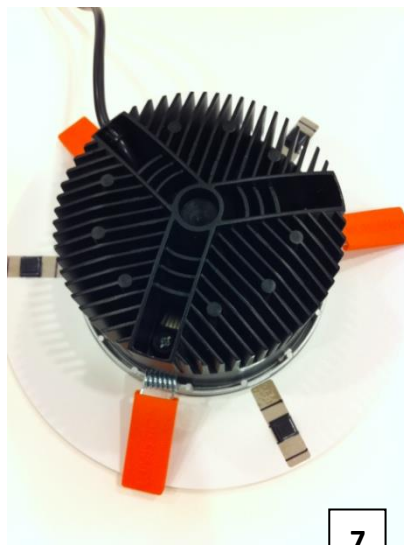

4

6

7

7111-004 020212