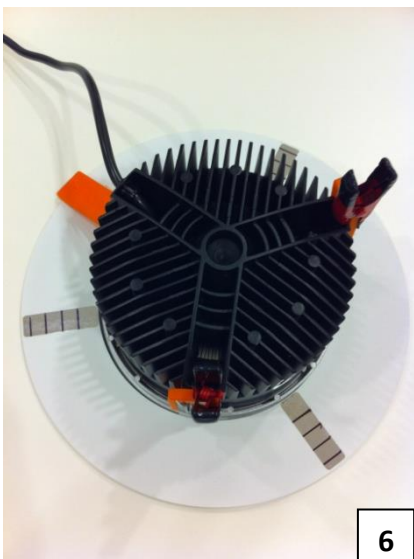

LUMISSION IMPACT 150 LED + VERLOOPRING 250

MONTAGE M.B.V. 2 EXTRA KLEMMEN EN CENTREREN IN PLAFONDGAT M.B.V. 3 KUNSTSTOF STOOTNoppen

Plak de 3 kunststof stootnoppen t.b.v. centreren Ring in plafondgat.

3

6

7111-004 020212